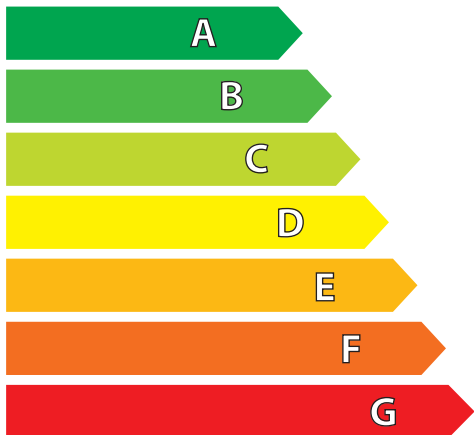

ENERGY

Storage water heater

Manufacturer

Model

More efficient

Less efficient

Energy standing loss, Watts.

XYZ